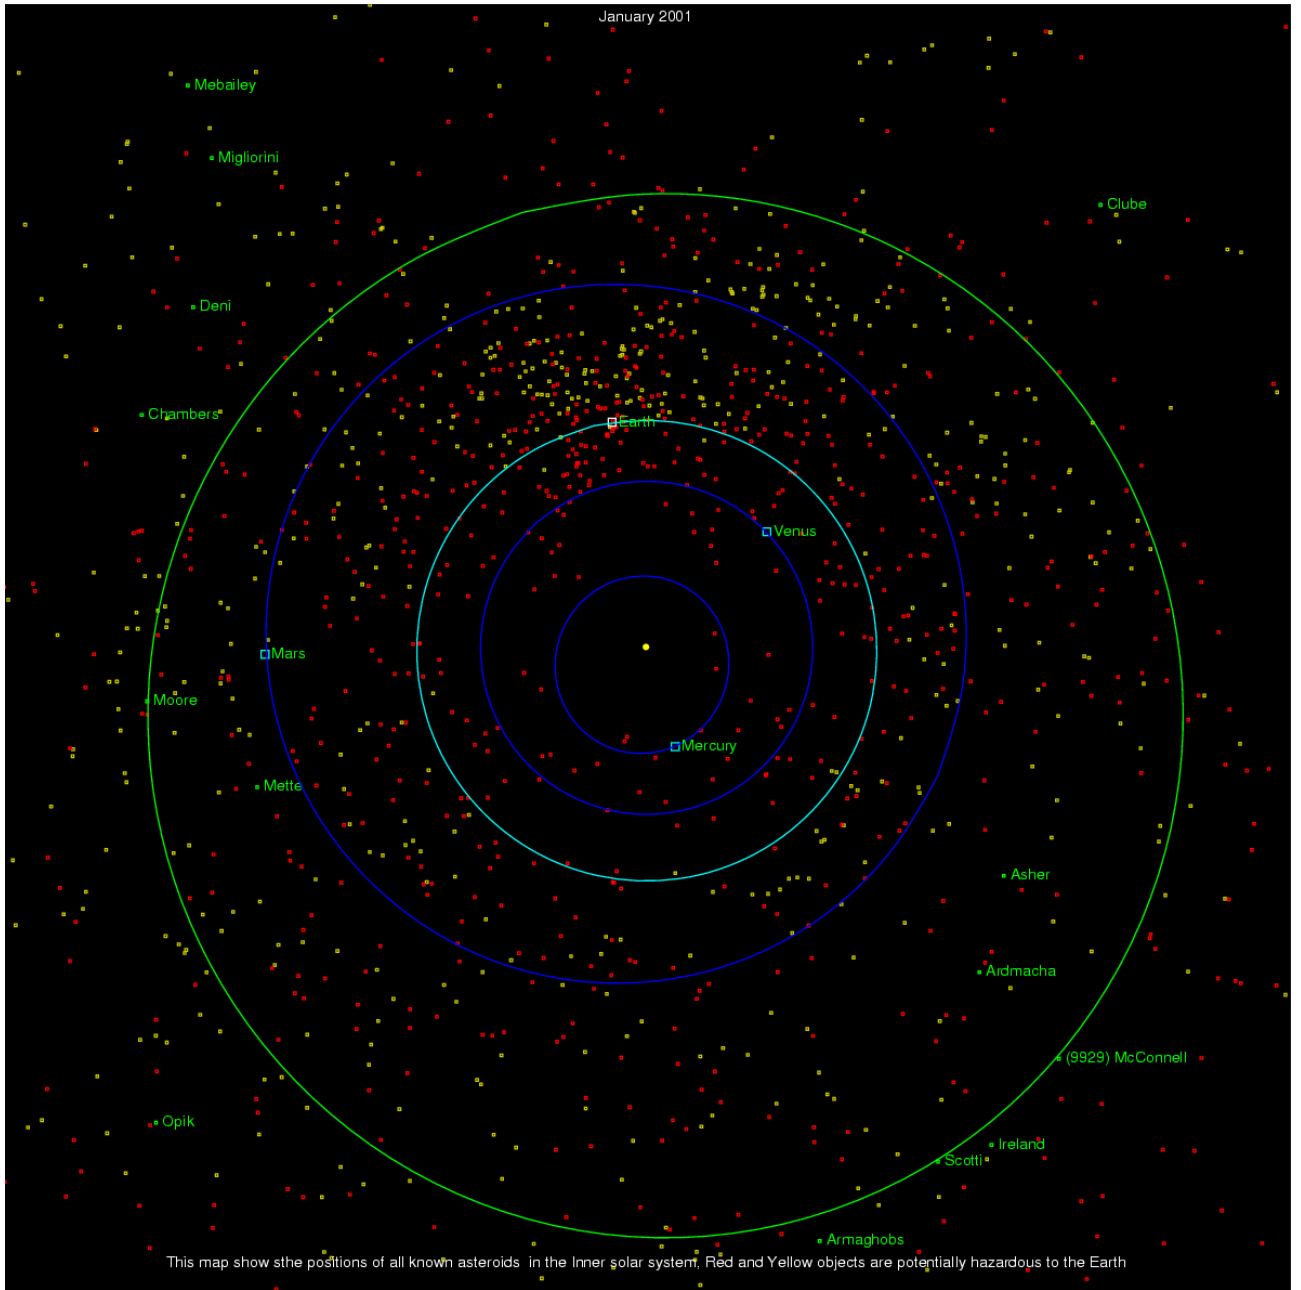

January 2001

This map show sthe positions of all known asteroids in the Inner solar system, Red and Yellow objects are potentially hazardous to the Earth